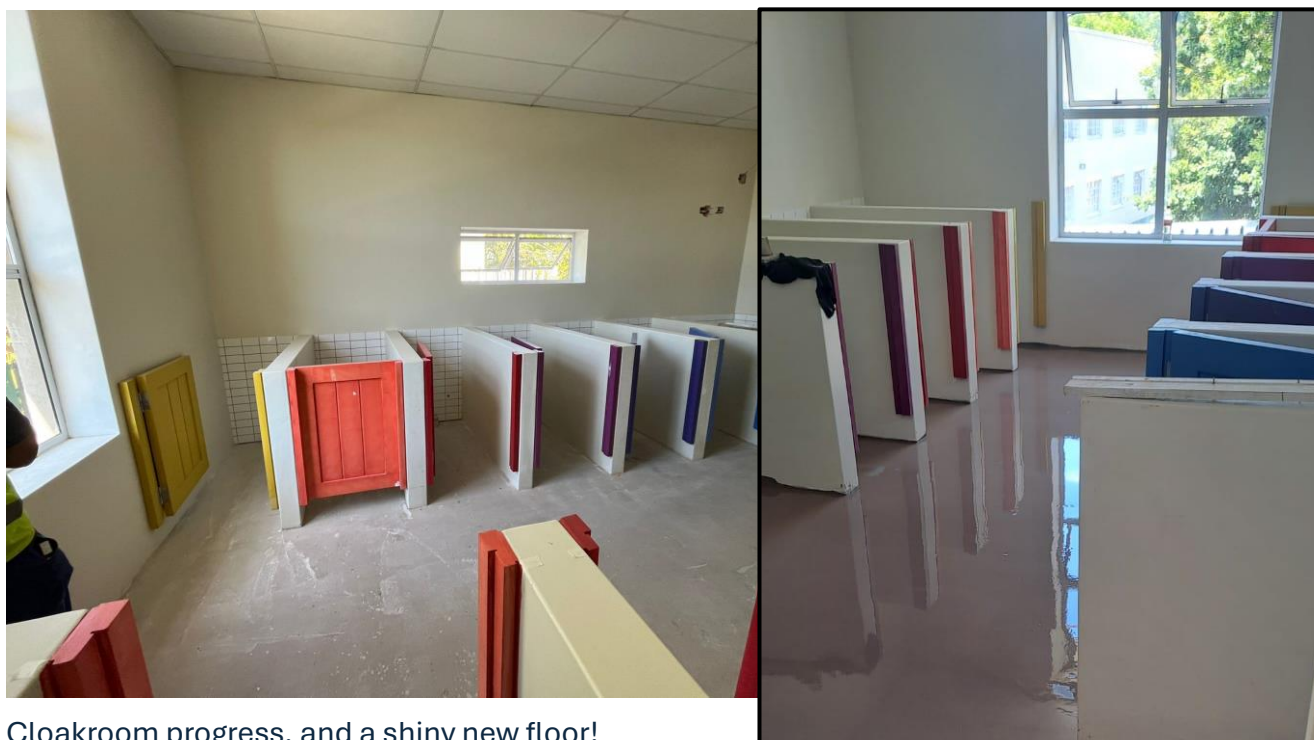

Phase 1a: Nearing Completion!

We're thrilled to report that **Phase 1a** is on track for completion by **Friday, 13 December**, just in time for the builders' holiday. This phase has involved transforming the hall into **two modern classrooms and a toilet block** (catering to both children and adults). A special thanks to the **Bambana team** for their outstanding work and for building strong, professional relationships with school staff and parents.

Cloakroom progress, and a shiny new floor!

What's Next?

Phase 1b begins on **Monday, 6 January 2025**, focusing on converting the top two school classrooms into a modern **admin, staff, and storage space**. This phase also includes demolishing the current school storeroom and removing some roofing. You'll see more activity from the parking area during this time, though the **site office and storage will remain in their current corner**. Completion is scheduled for **Friday, 21 February 2025**.